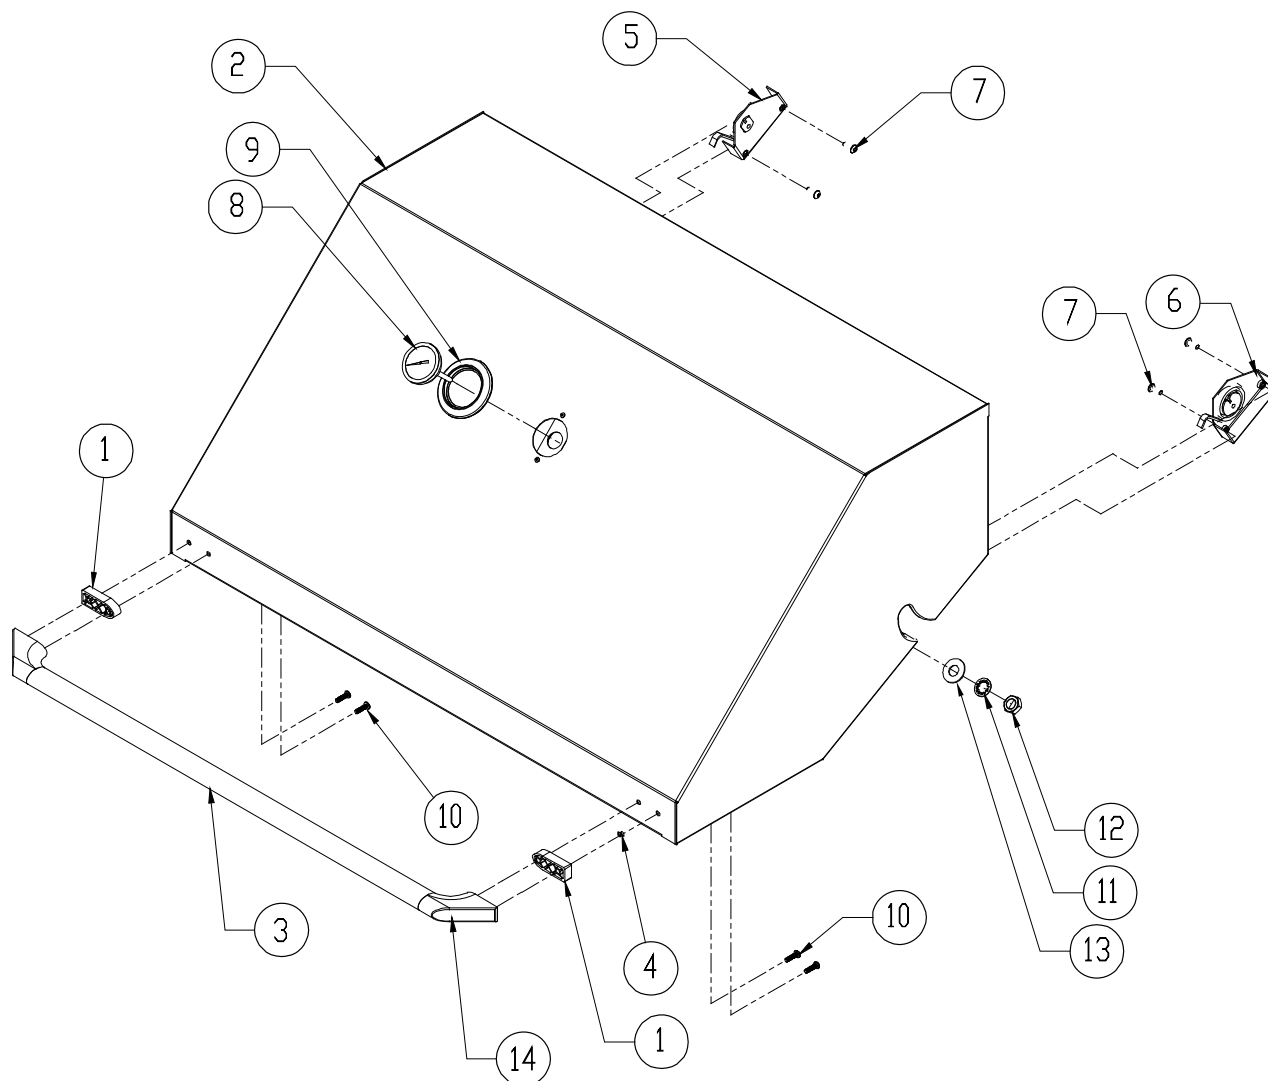

Revised 10-10-2014

OB/OBS52 Canopy Assembly

Item	Part #	Description
1	101507	Insulator/Spacer, Handle
2	700784	Canopy
3	700042 ¹	Handle ¹
4	72165	Rubber Bumper, Hi Temp
5	700512-01	Assy, Spring Bracket, LH
6	700512-02	Assy, Spring Bracket, RH
7	102011	Screw, Socket HD Cap, 14-20 x 5/8"
8	101972	Temperature Gauge
9	102100	Bezel, Temperature Gauge
10	83696	Screw, Phil Pan, #10-32 x .75"
11	102102	Washer, Lock, Int Tooth
12	83473	Lock Nut, 1/4 NPT, SS
13	83485	Washer
14	100390CH ¹	End Cap, Handle ¹

OB/OBS52 Control Panel Assembly

Item	Part #	Description
1	700747E ¹	Control Panel, Etched, 52"*
2	100122CH	Trim Ring
3	92407	Light Switch, Blue
4	83263	Screw, Phil HD, #8 x 3/8"
5	72510CH	Dacor Logo, 3"
6	100127-03	Knob, Illuminated, Black
	105374-03	Knob, Illuminated, Metallic
¹ Use part number 700596E on Rev. A and B models.		