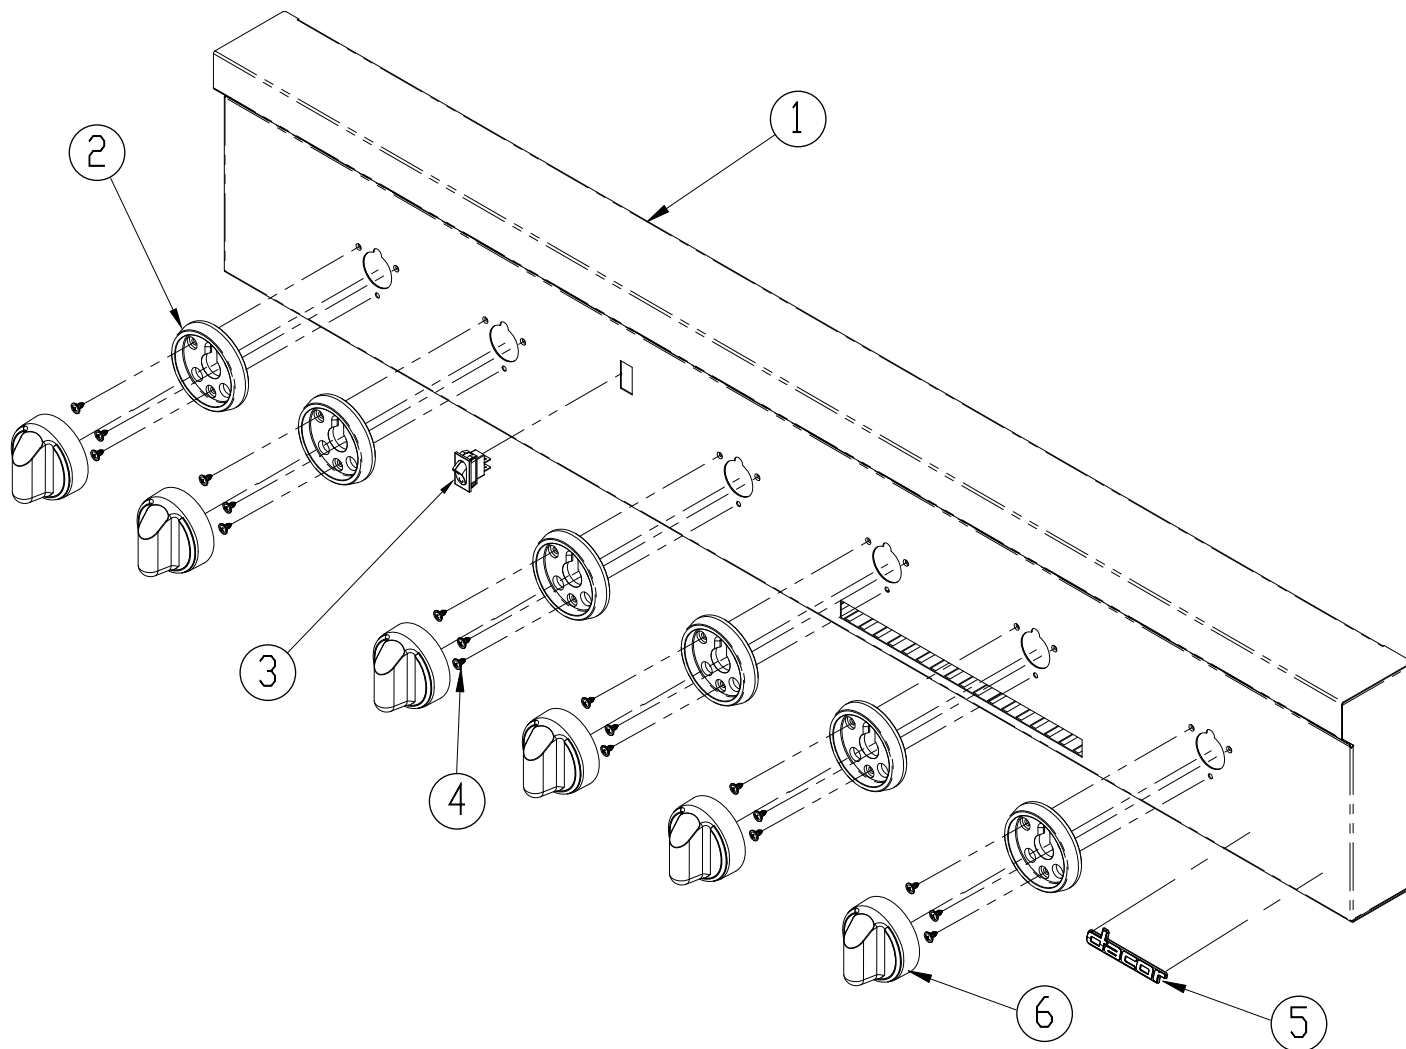

OB/OBS52 Control Panel Assembly

Item	Part #	Description
1	700747E¹	Control Panel, Etched, 52"*
2	100122CH	Trim Ring
3	92407	Light Switch, Blue
4	83263	Screw, Phil HD, #8 x 3/8"
5	72510CH	Dacor Logo, 3"
6	100127-03	Knob, Illuminated, Black
	105374-03	Knob, Illuminated, Metallic
¹Use part number 700596E on Rev. A and B models.