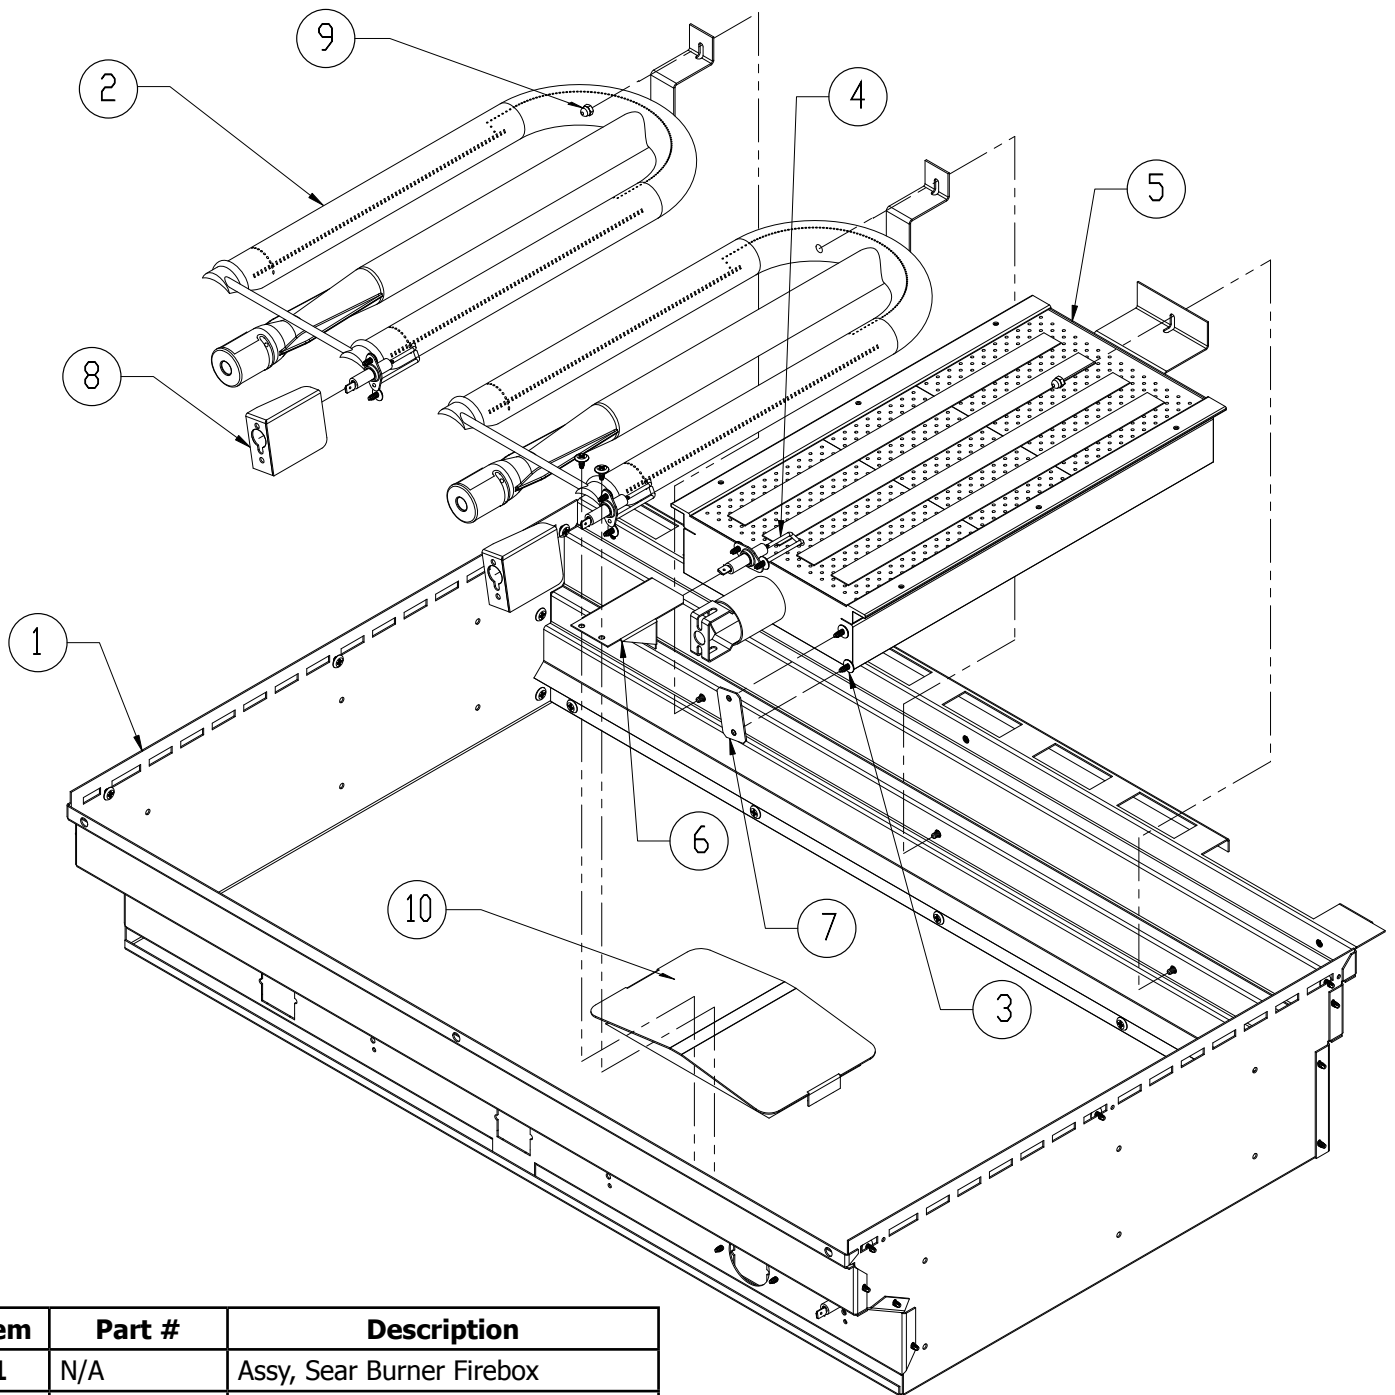

OBS52 Lower Sear Firebox Assembly

Item	Part #	Description
1	N/A	Assy, Sear Burner Firebox
2	72153	U-Shaped Burner
3	83619	Screw, Wafer Hd, #8 x 3/8"
4	102105	Igniter, U-Burner
5	101180	Burner, Sear
6	102178	Igniter Shield, Sear Burner
7	102177	Igniter Hole Cover
8	102179	Igniter Shield
9	83287	Nut, Acorn, #8-32
10	101171	Grease Cover