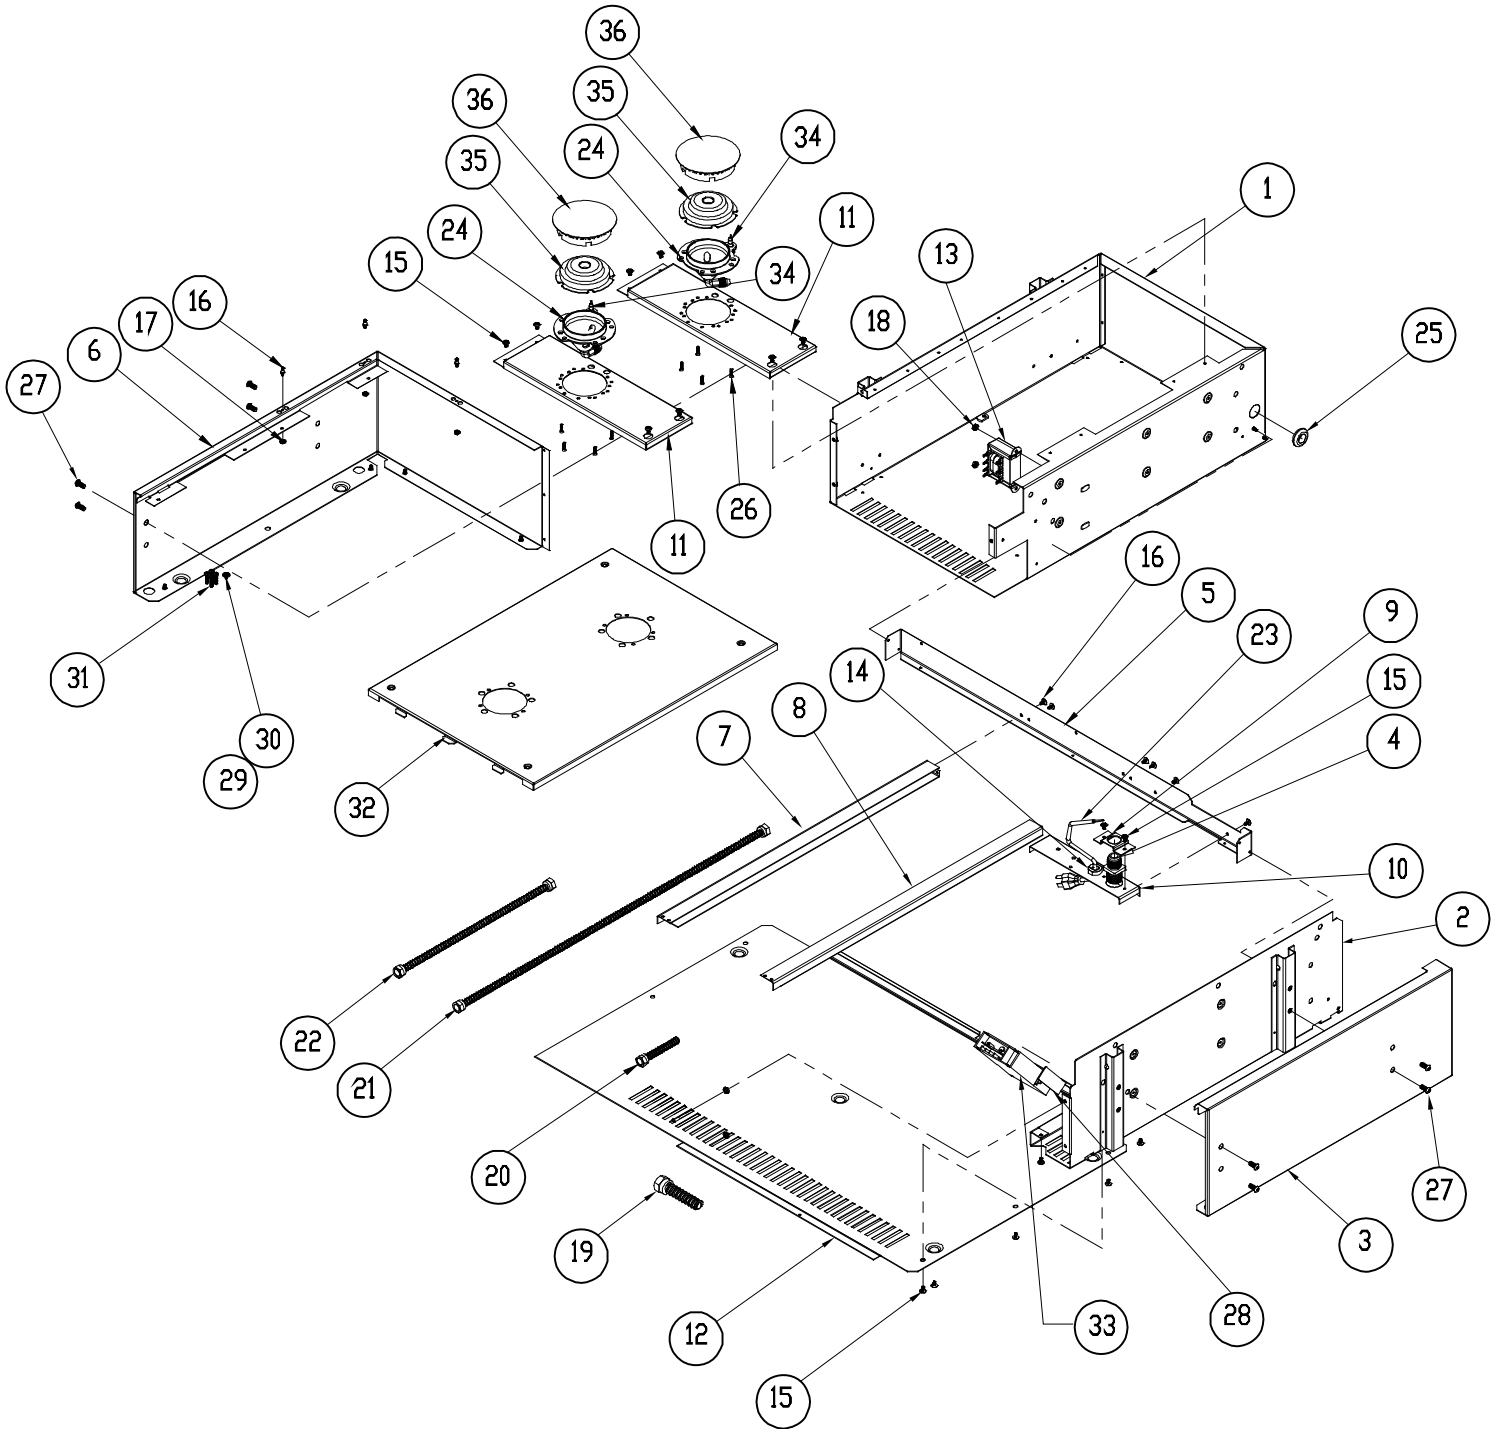

OB/OBS52 Chassis Assembly

OB/OBS52 Chassis Parts

Item	Part #	Description
1	N/A	Weld, 52" Chassis
2	N/A	Weld, Right Side FR
3	N/A	Outer Wrap, Right
4	100760	Connector, Flare
5	N/A	Base Support, Rear
6	N/A	Outer Wrap, Left
7	101918-01	Track, Grease Tray, Left
8	101918-02	Track, Grease Tray, Right
9	101675	Bracket, Adapter
10	N/A	Bracket, Main Gas Fitting
11	N/A	Support, Side Burner, 52"
12	N/A	Cover, Bottom, 52"
13	62808	40VA Transformer
14	83141	Bushing, Strain Relief
15	83619	Screw, WFR HD, #8 x 3/8"
16	83539	Ball Stud
17	83308	Nut, Keps, #6-32
18	83009	Nut, Keps, #10-24
19	102063	Main, Manifold Flex Tubing
20	102064¹	Rotisserie Flex Tubing
21	102286	Gas Tube, Side Burner, Rear
22	102287	Gas Tube, Side Burner, Front
23	72265	Power Supply Cord 36"
24	72649NGSL	Burner Base, Front/Rear, NG
24	72649LPSL	Burner Base, Front/Rear, LP
25	83058	Grommet, 1.31 OD x .69 ID x .38
26	83483	Screw, C'Sink Phil, #6-32 x 5/8"
27	102011	Screw, HD, #14-20 x 5/8"
28	83209	Velcro, Hook & Loop Pair, 1" x 3"
29	83571	Screw, Phil, #8 x 3/8"
30	83194	Washer, .50 OD, .198 ID, .63TH
31	83408	Screw, Phil Pan, #8-32 x 3/4"
32	700686	Assy, Spill Tray
33	86528	Spark Module, 6 Point
34	72386	Igniter
35	72232	Burner Head
36	72231	Burner Cap

¹Use part number 701737-04 for Rev E and later units.