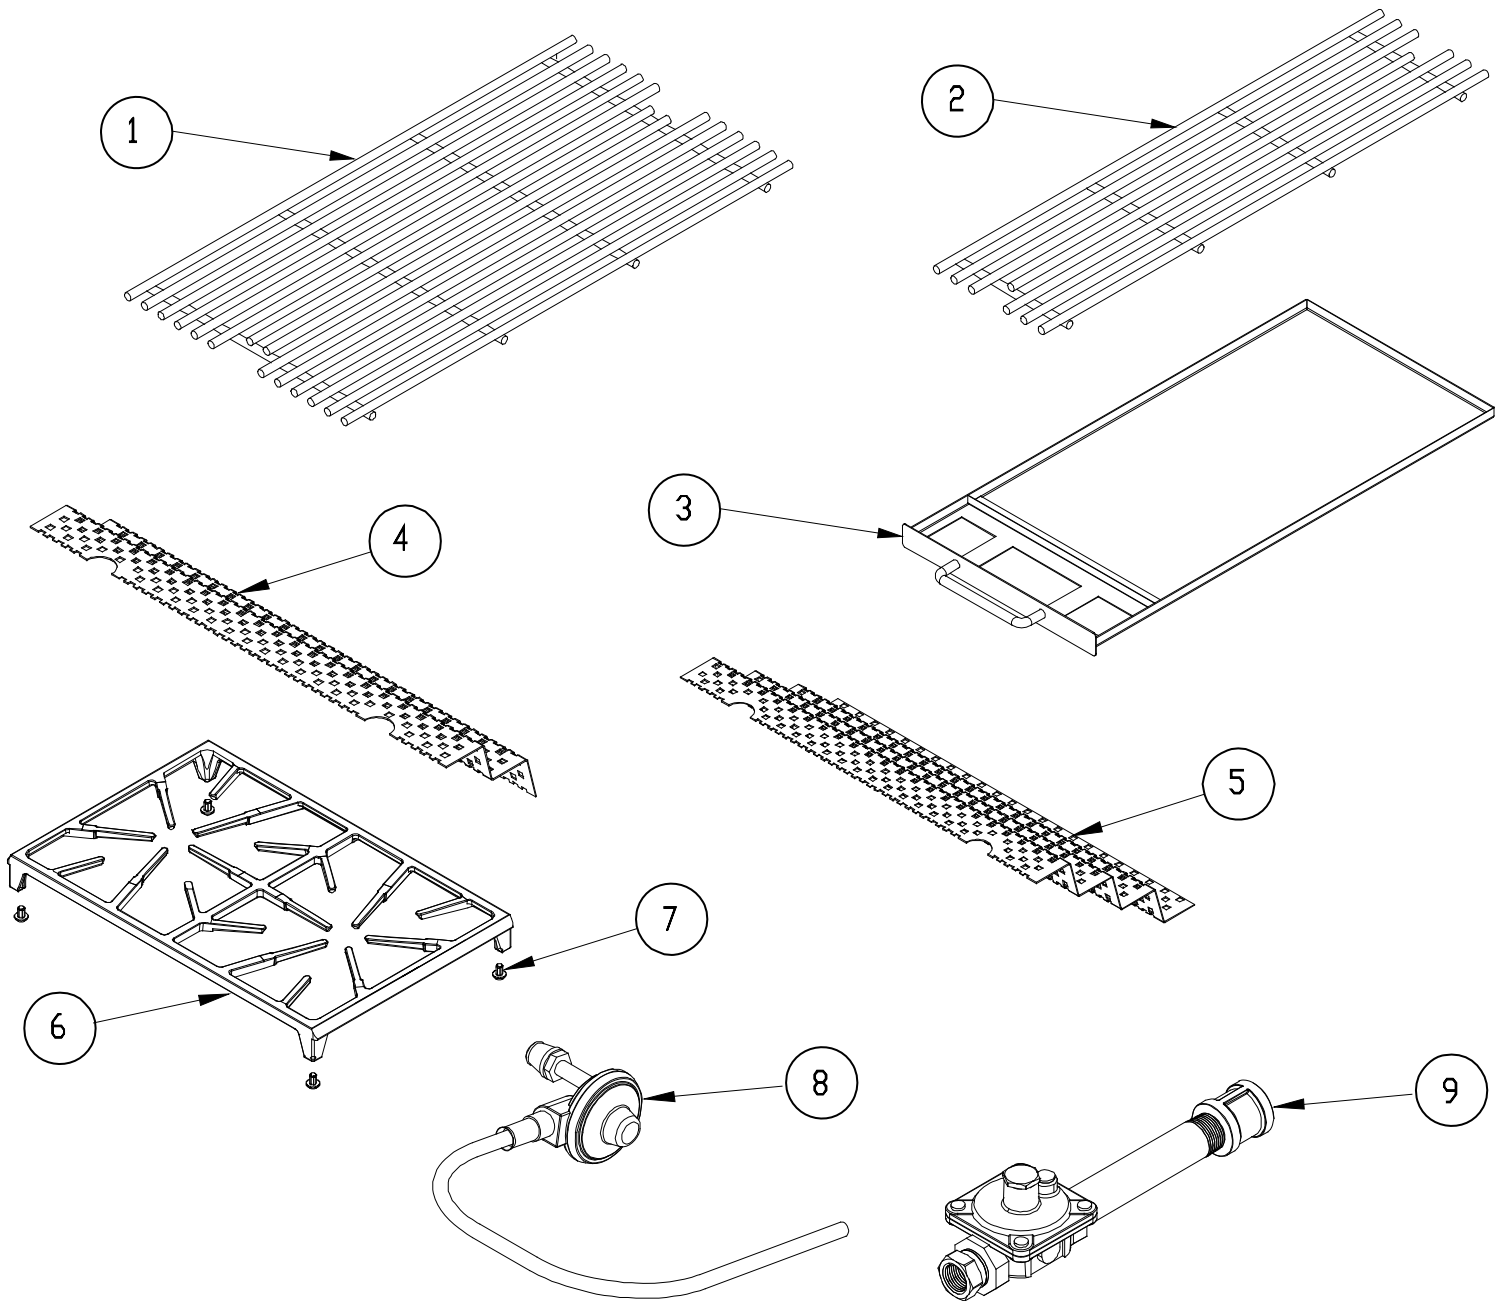

OB/OBS52 Miscellaneous Parts

Item	Part #	Description
1	101163	Large Grill, Porcelain
2	101164	Small Grill, Porcelain
3	700481	Assy, Grease Tray
4	36661	Flame Spreader, Small
5	36628	Flame Spreader, Large
6	72436SB	Grate Pack, 14"

Item	Part #	Description
7	86474	Support Foot
8	72310	Assy, Regulator, LP, 11" (Tank)
9	700597LP¹	Assy, Regulator, LP (Whole House)
	700597NG²	Assy, Regulator, NG
10	83467³	Bolt, Hex, 1/4-20 x 1/2 (not shown)³
11	83468³	Washer, 3/8 O.D. x (not shown)³

¹Use part number 702070-02 for Rev E and later units.

²Use part number 702070-01 for Rev E and later units

³Used to attach unit to optional grill cart, supplied in envelope with unit.