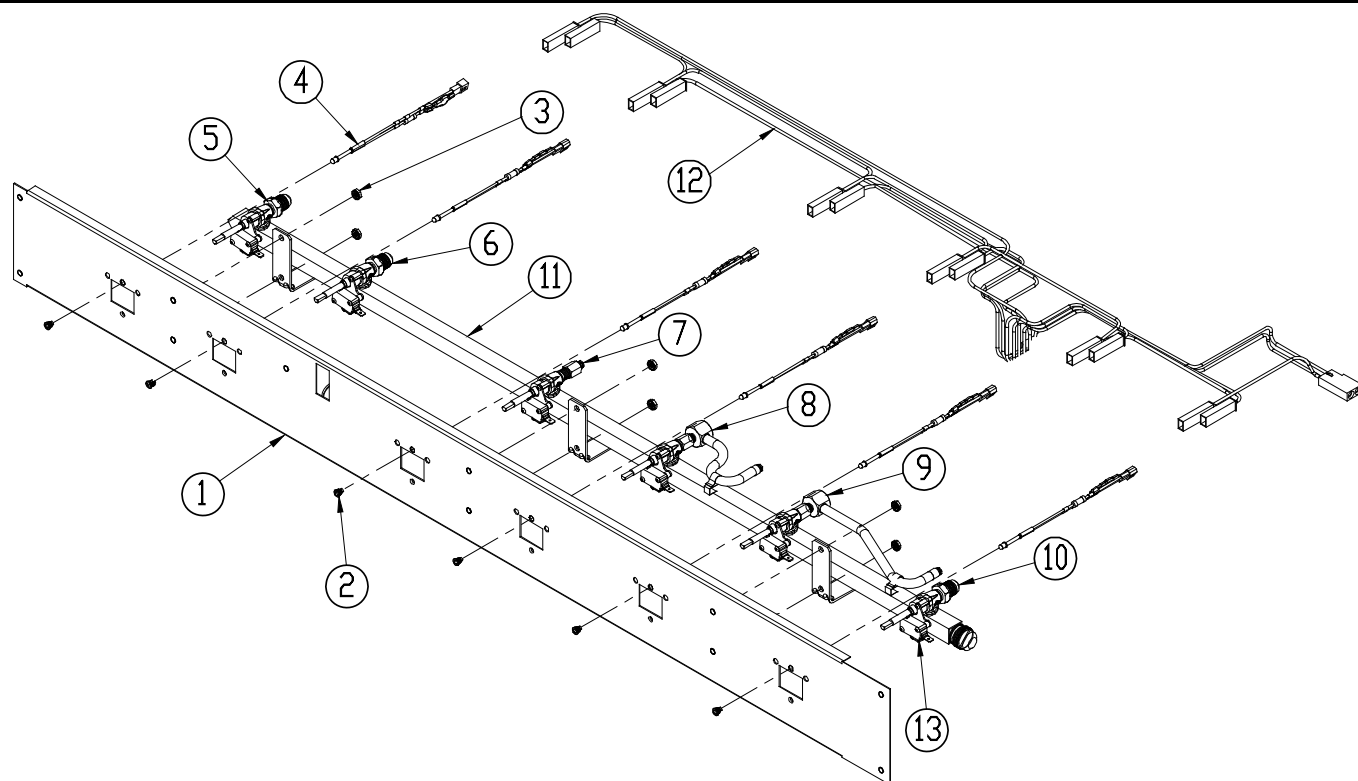

OB/OBS52 Manifold Assembly

Item	Part # OB/NG	Part # OB/LP	Part # OBS/NG	Part # OBS/LP	Description
1	N/A	N/A	N/A	N/A	Control Sub-Panel, 52"
2	72920	72920	72920	72920	LED Holder
3	83009	83009	83009	83009	Nut, Keps, #10-24
4	100121	100121	100121	100121	Assy, LED
5	See note 1	See note 1	See note 1	See note 1	Valve, Side Burner, 18k
6	See note 1	See note 1	See note 1	See note 1	Valve, Side Burner, 18k
7	102090NG	102090LP	102090NG	102090LP	Valve, U-Burner, 20k
8	102091NG	102091LP	102091NG	102091LP	Valve, U-Burner, 20k
9	102092NG	102092LP	N/A	N/A	Valve, U-Burner, 20k
9	N/A	N/A	102092NGS	102092LPS	Valve, Sear Burner, 20k
10	102093NG	102093LP	102093NG	102093LP	Valve, Rotisserie Burner, 13k
11	700598NG³	700598LP³	700598NGS³	700598LPS³	Assy, Manifold w/Valves²
	700746NG⁴	700746LP⁴	700598NGS⁴	700598LPS⁴	
	701734-01⁴	701734-02⁴	701734-03⁴	701734-04⁴	
12	102058⁶	102058⁶	102058⁶	102058⁶	Wire Harness⁶
13	76129	76129	76129	76129	Spark Switch, Valve
-	106840	106840	106840	106840	Igniter Wire Set (Not shown)

¹Must be ordered as part of Item 11.

²Manifold can only be ordered with Dacor Technical Service approval.

³Rev. A and B units.

⁴Rev. C and D units.

⁵Rev. E and later units.

⁶Wiring Harness (PN 102058) includes 6 LED assemblies (item 4).