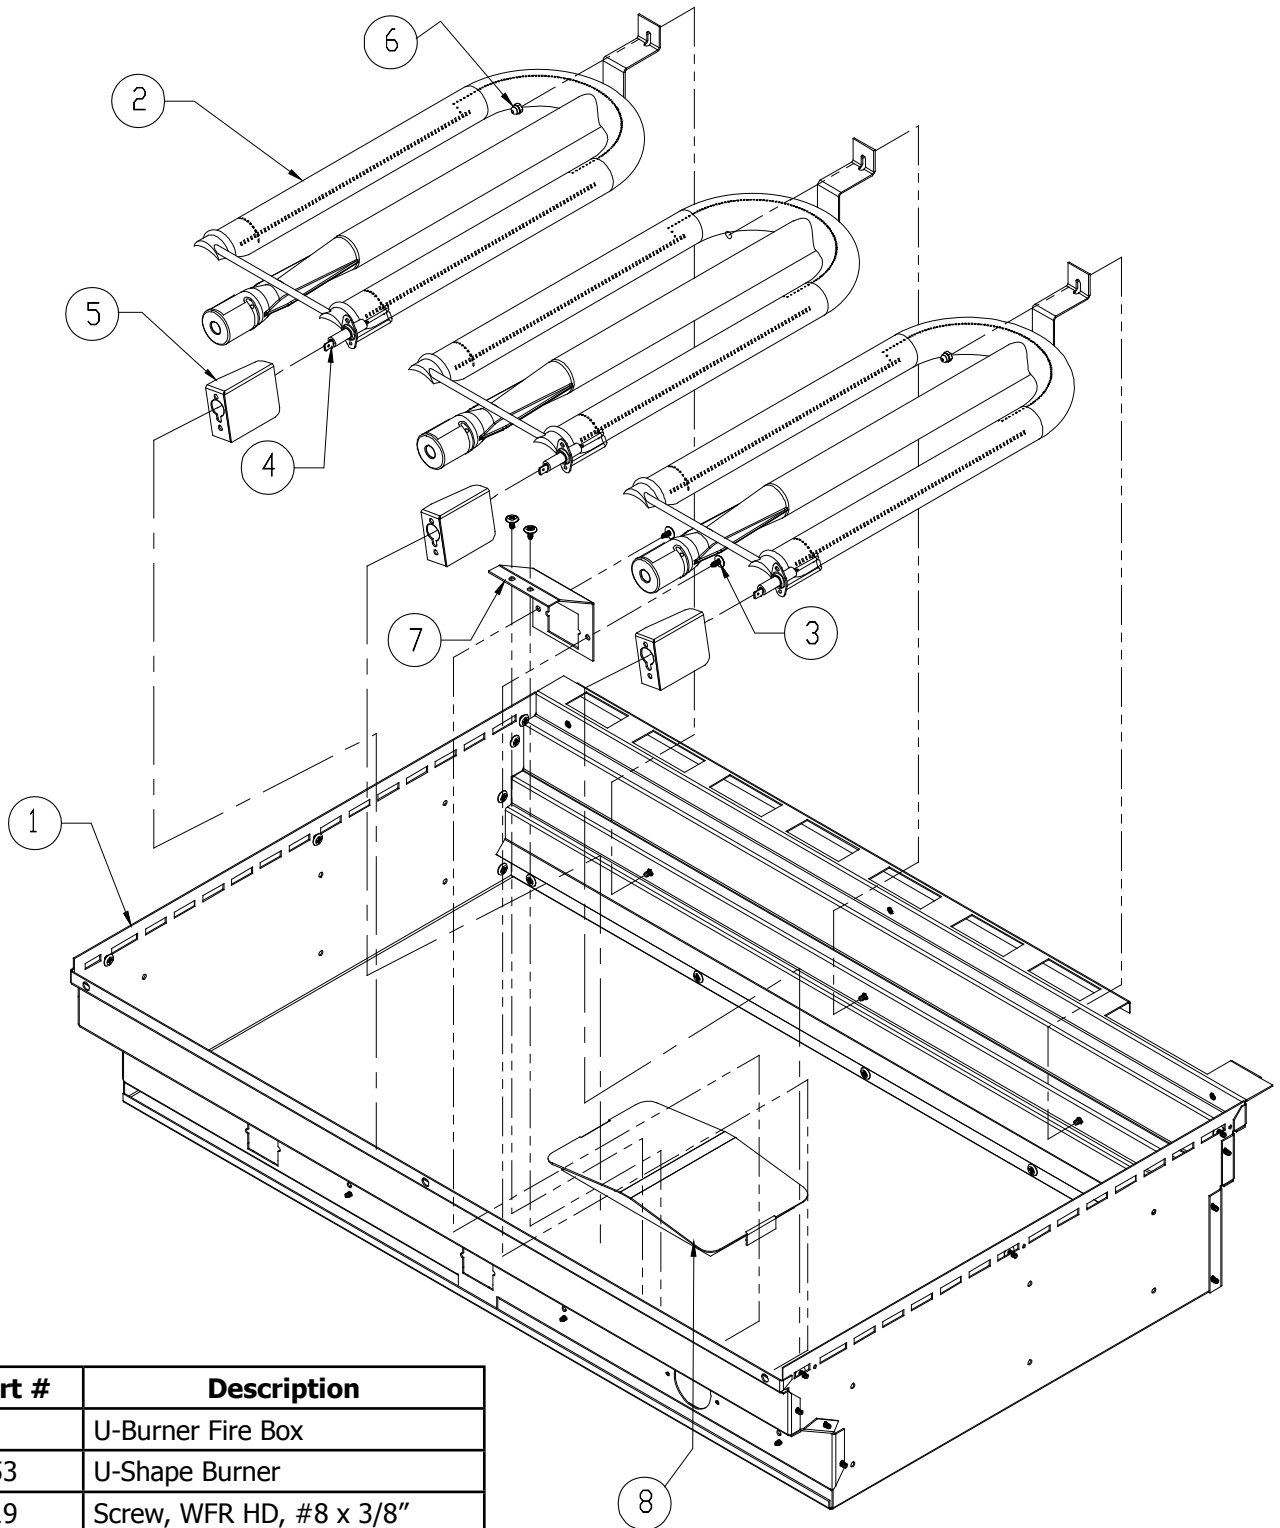

OB52 Lower U-Burner Firebox Assembly

Item	Part #	Description
1	N/A	U-Burner Fire Box
2	72153	U-Shape Burner
3	83619	Screw, WFR HD, #8 x 3/8"
4	102105	Igniter
5	102179	Igniter Shield
6	83287	Nut, Acorn
7	102175	Fire Box Plate
8	101171	Grease Cover