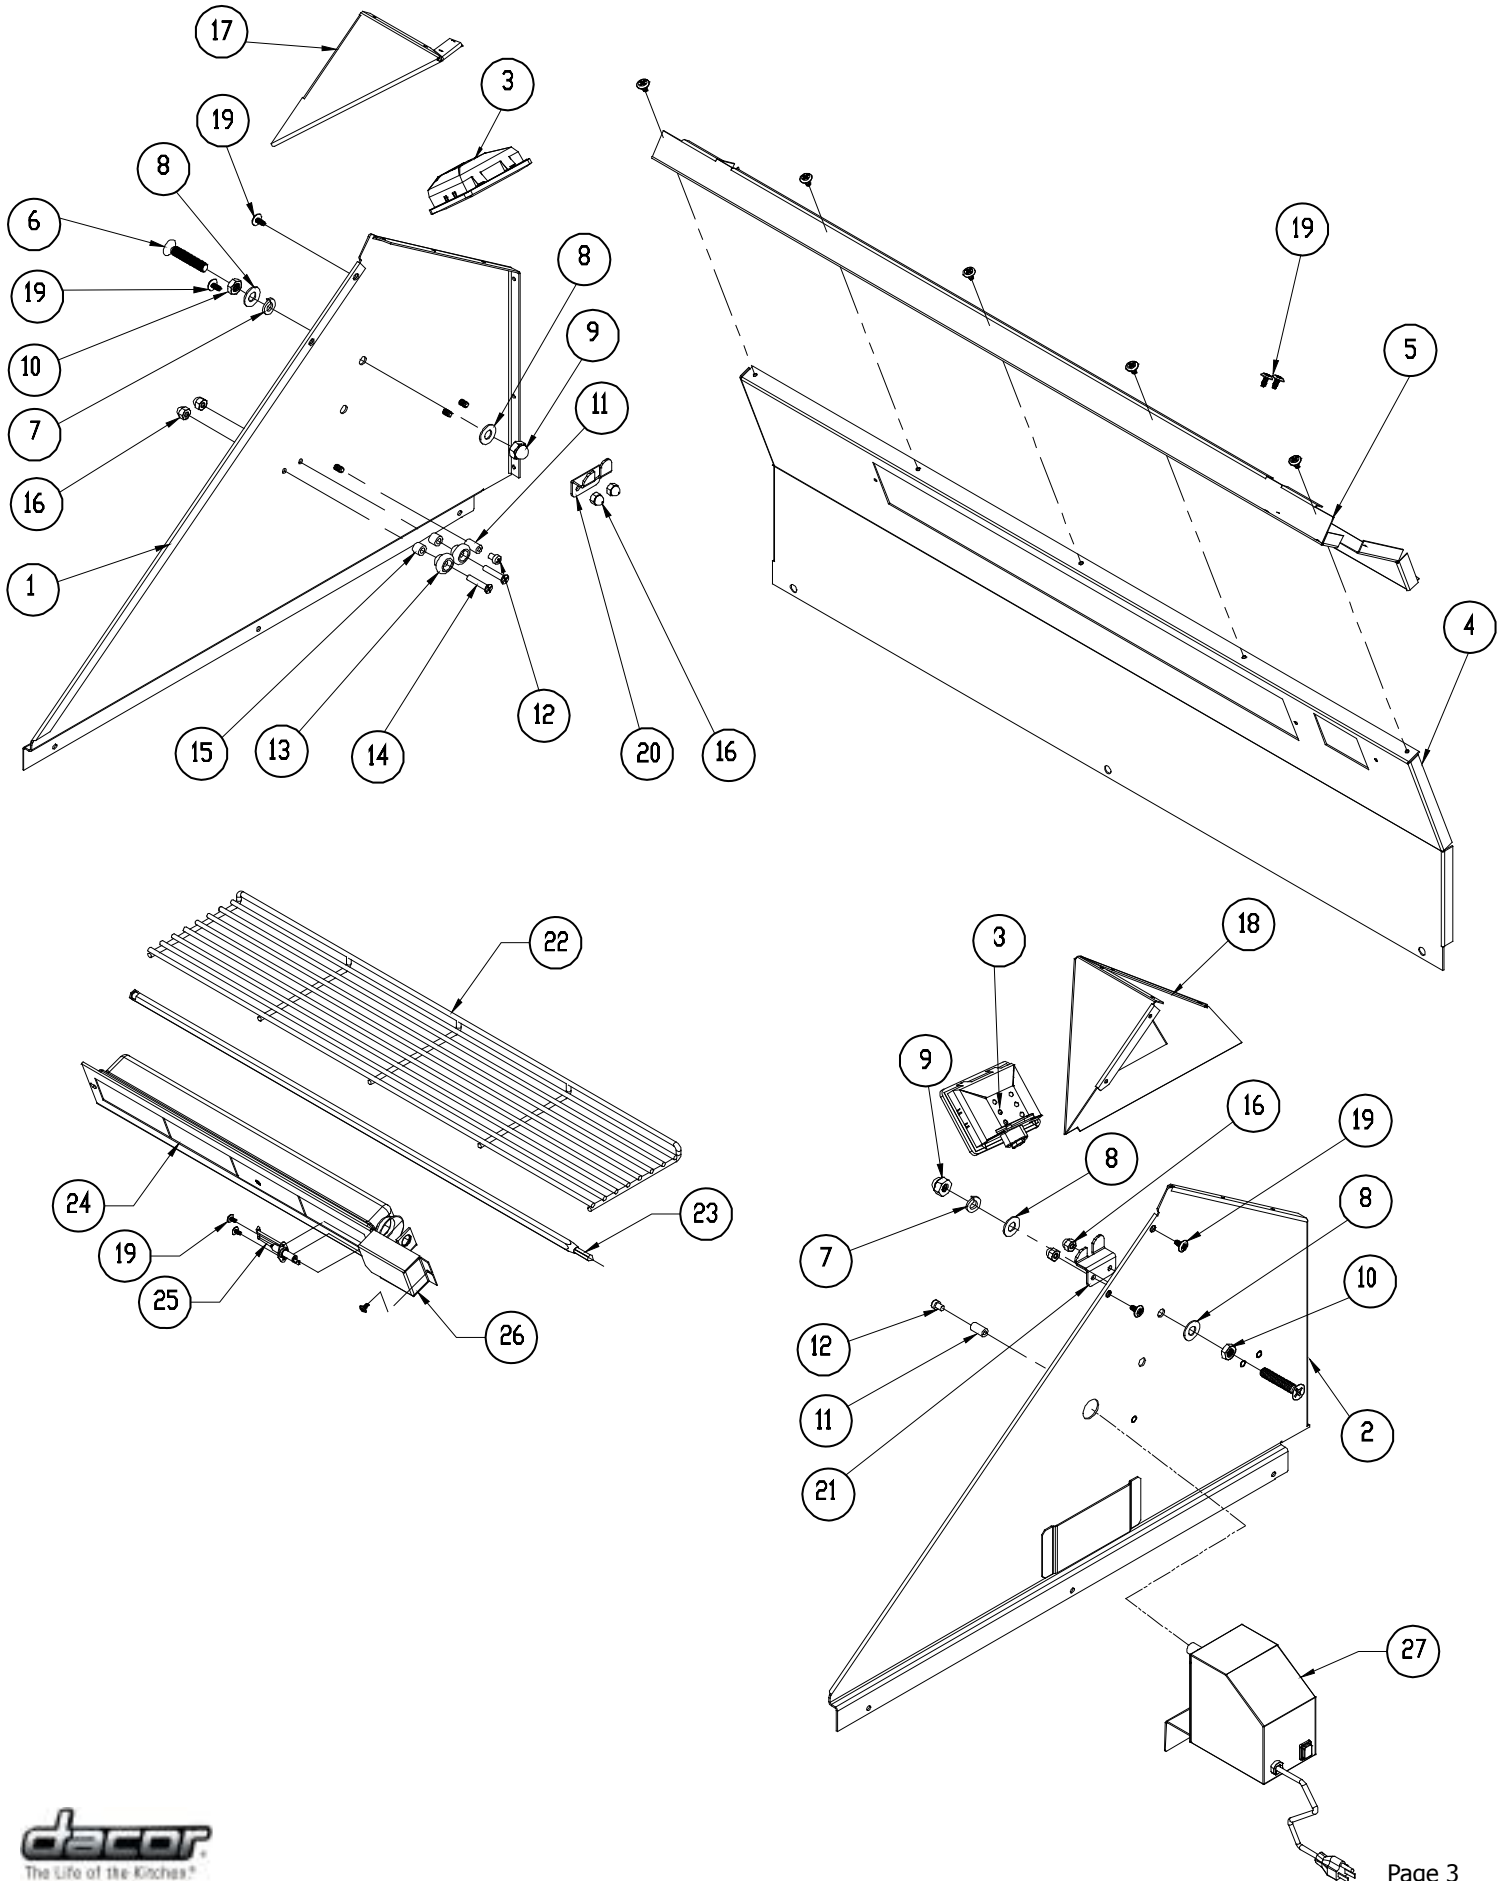

OB/OBS52 Upper Firebox Assembly

OB/OBS52 Upper Firebox Parts List

Item	Part #	Description
1	N/A	Firebox, Upper, Left
2	N/A	Weld, Firebox, Upper, Right¹
3	92398	Assy, Light, Halogen, 20W
4	N/A	Liner, Bottom, Upper Firebox
5	N/A	Liner, Top, Upper Firebox
6	102050	Screw, Flat HD Phil, 5/16-18 x 1 3/4, SS
7	102053	Washer, Split Lock, 5/16, SS
8	102052	Washer, Flat, 5/16, SS
9	102054	Nut, Acorn, 5/16-18, SS
10	83615	Nut, Hex Jam, 5/16-18 x 3/16, SS
11	102056	Standoff, Round Female, 10-24x5/16x9/16, SS
12	102057	Screw, Fillister HD Phil, 10-24 x 1/4 LG, SS
13	101178	Roller, Rotiss Spit Rod
14	102048	Screw, Flat HD Phil, 10-24 x 1 LG, SS
15	102049	Spacer, 10 x 5/16, SS
16	102047	Nut, Acorn, 10-24, SS
17	N/A	Halogen Housing, Left
18	N/A	Halogen Housing, Right
19	83619	Screw, WFR HD, #8 x 3/8, SS
20	102185-01	Bracket, Left, Warming Rack
21	102185-02	Bracket, Right, Warming Rack
22	101154	Warming Rack, Porcelain
23	101179	Spit Rod
24	72172	Infrared Broiler
25	102105	Igniter, U-Burner
26	102060	Igniter, Shield
27	700482	Assy, Rotisserie Motor
¹See technical bulletin describing proper dis-assembly of this part on www.dacorservice.com/partscatalog ²Use part number 107695 for Rev E and later units.